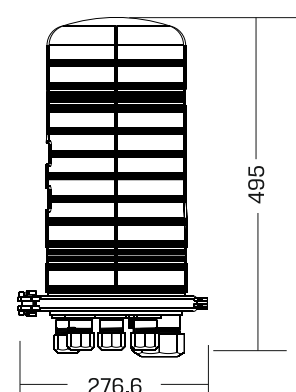

Photos and dimensions

How to order

FOSC DJS-25I	DJS-25I Vertical Hermetic Fiber Optic Splicing Tray
FOSC DJS-25II	DJS-25II Vertical Hermetic Fiber Optic Splicing Tray
FOSC DJS-25III	DJS-25III Vertical Hermetic Fiber Optic Splicing Tray
FOST D24I	DIN24 Splice Tray (24 cores)
FOST D24II	Cassettes with possibility adapters mounting (max 10 SC simplex adapters)
FOST D24III	Cassettes with possibility splitters mounting (max 3 splitters)

Information

- » DJS-25I holds up to 7 FOST D24I cassettes
- » DJS-25II holds up to 6 FOST D24I and 1 FOST D24II cassettes
- » DJS-25III holds up to 2 FOST D24I, 1 FOST D24II and up to 2 FOST D24III cassettes
- » FOSC is packed in cardboard box

Standard equipment

- » Seal type (1 roll)
- » Insulation type (1 roll)
- » Abrasive cloth (1 pc)
- » Earthing wire (2 sets)
- » Nylon tie (1 bag)
- » Labeling paper (1 pc)
- » Measuring paper (1 pc)
- » Desiccant (1 bag)
- » Special wrench (2 pcs)
- » Hose clamp I (12 pcs)
- » Hose clamp II (2 pcs)
- » Elastic ring (11 sets)